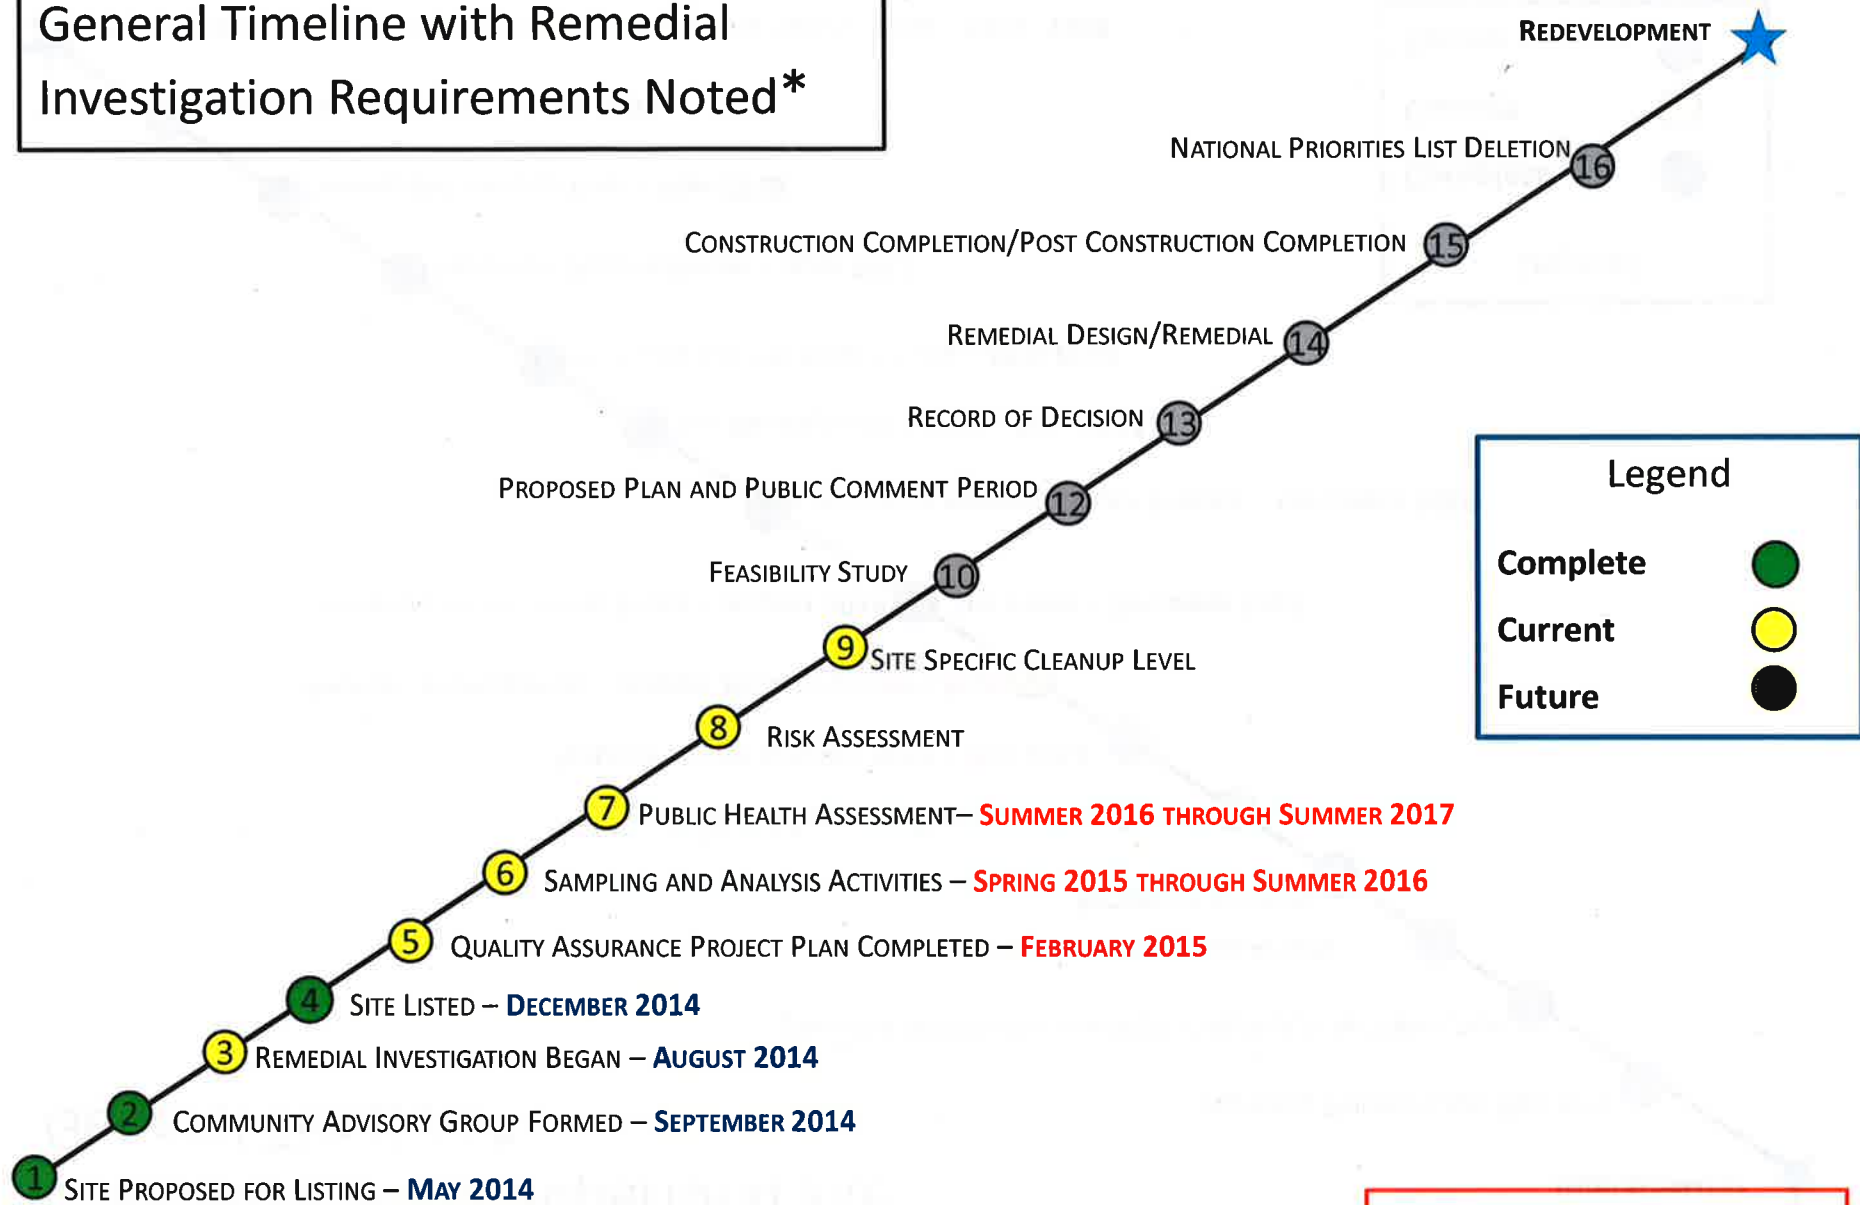

Colorado Smelter Superfund Site General Timeline with Remedial Investigation Requirements Noted*

Legend

- Complete
- Current
- Future

*All Dates in red estimated and subject to change

Colorado Smelter Superfund Site General Timeline*

*All Dates in red estimated and subject to change