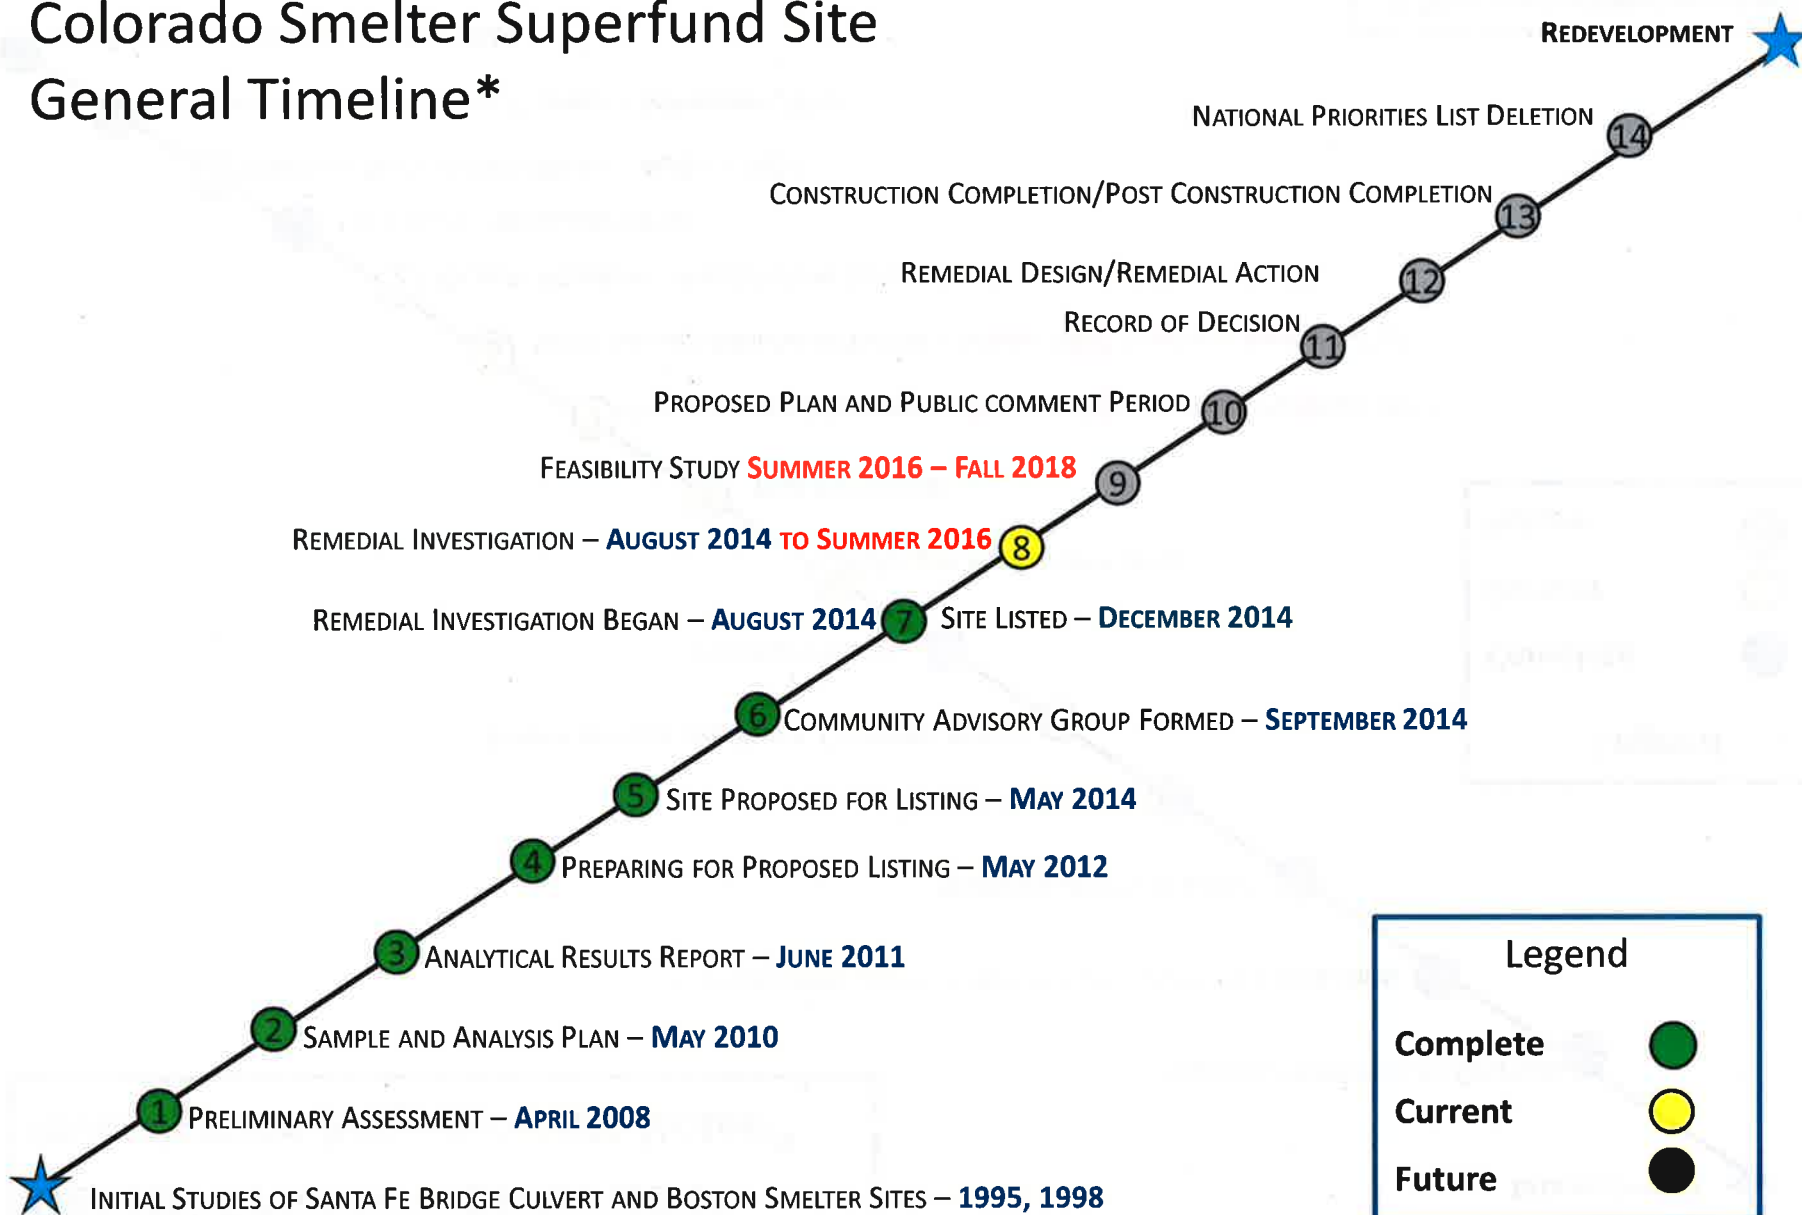

Colorado Smelter Superfund Site General Timeline with Remedial Investigation Requirements Noted*

Legend

- Complete
- Current
- Future

*All Dates in red estimated and subject to change

Colorado Smelter Superfund Site General Timeline*

*All Dates in red estimated and subject to change